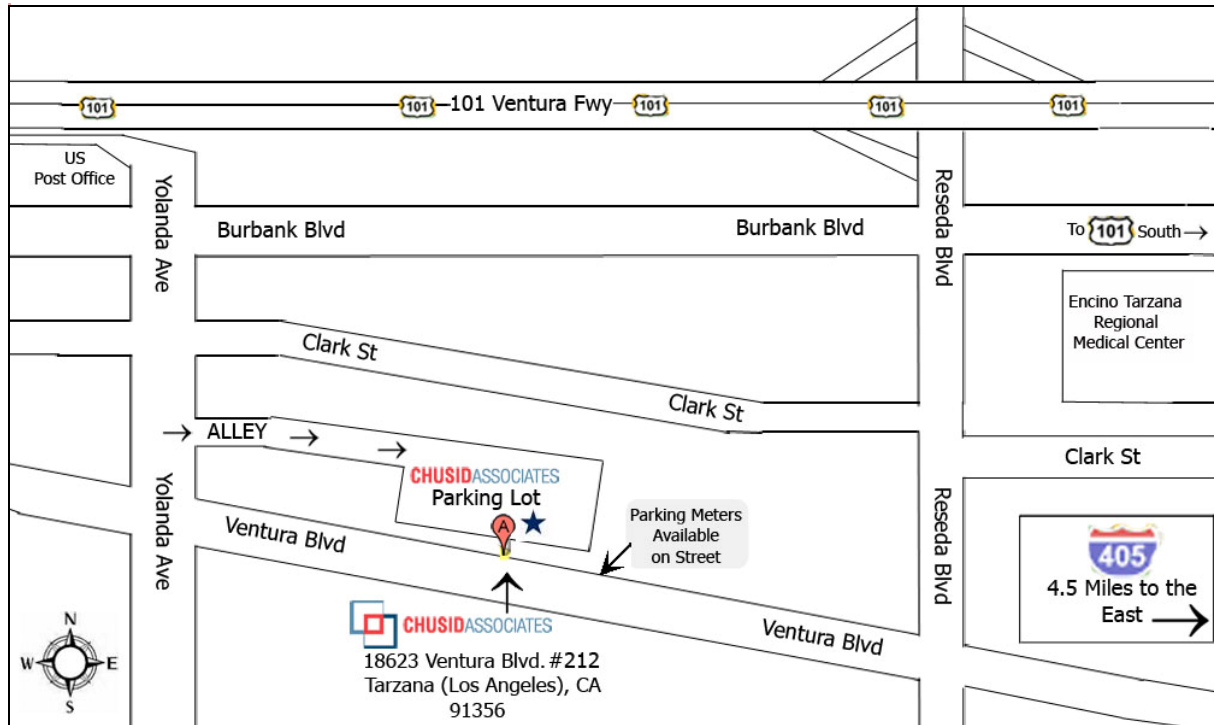

Directions to CHUSID ASSOCIATES

From the Intersection of the 405 and 101 Fwys:

- 101 North (Ventura Fwy).
- Take Exit 23 - Reseda Blvd.
- Head South at bottom of ramp.
- Turn Right onto Burbank Blvd. (light).
- Turn Left onto Yolanda Ave. (light).
- Turn Left into the alley between Clark St. and Ventura Blvd.
- Drive to the end of the alley and park.
- We are on the 2nd floor of the building at the end of the alley.

For Questions Call:

(818) 774-0003

You may also refer to the *Thomas Guide Book* pg. 560 H-2 or [click here for the Google Map](#).